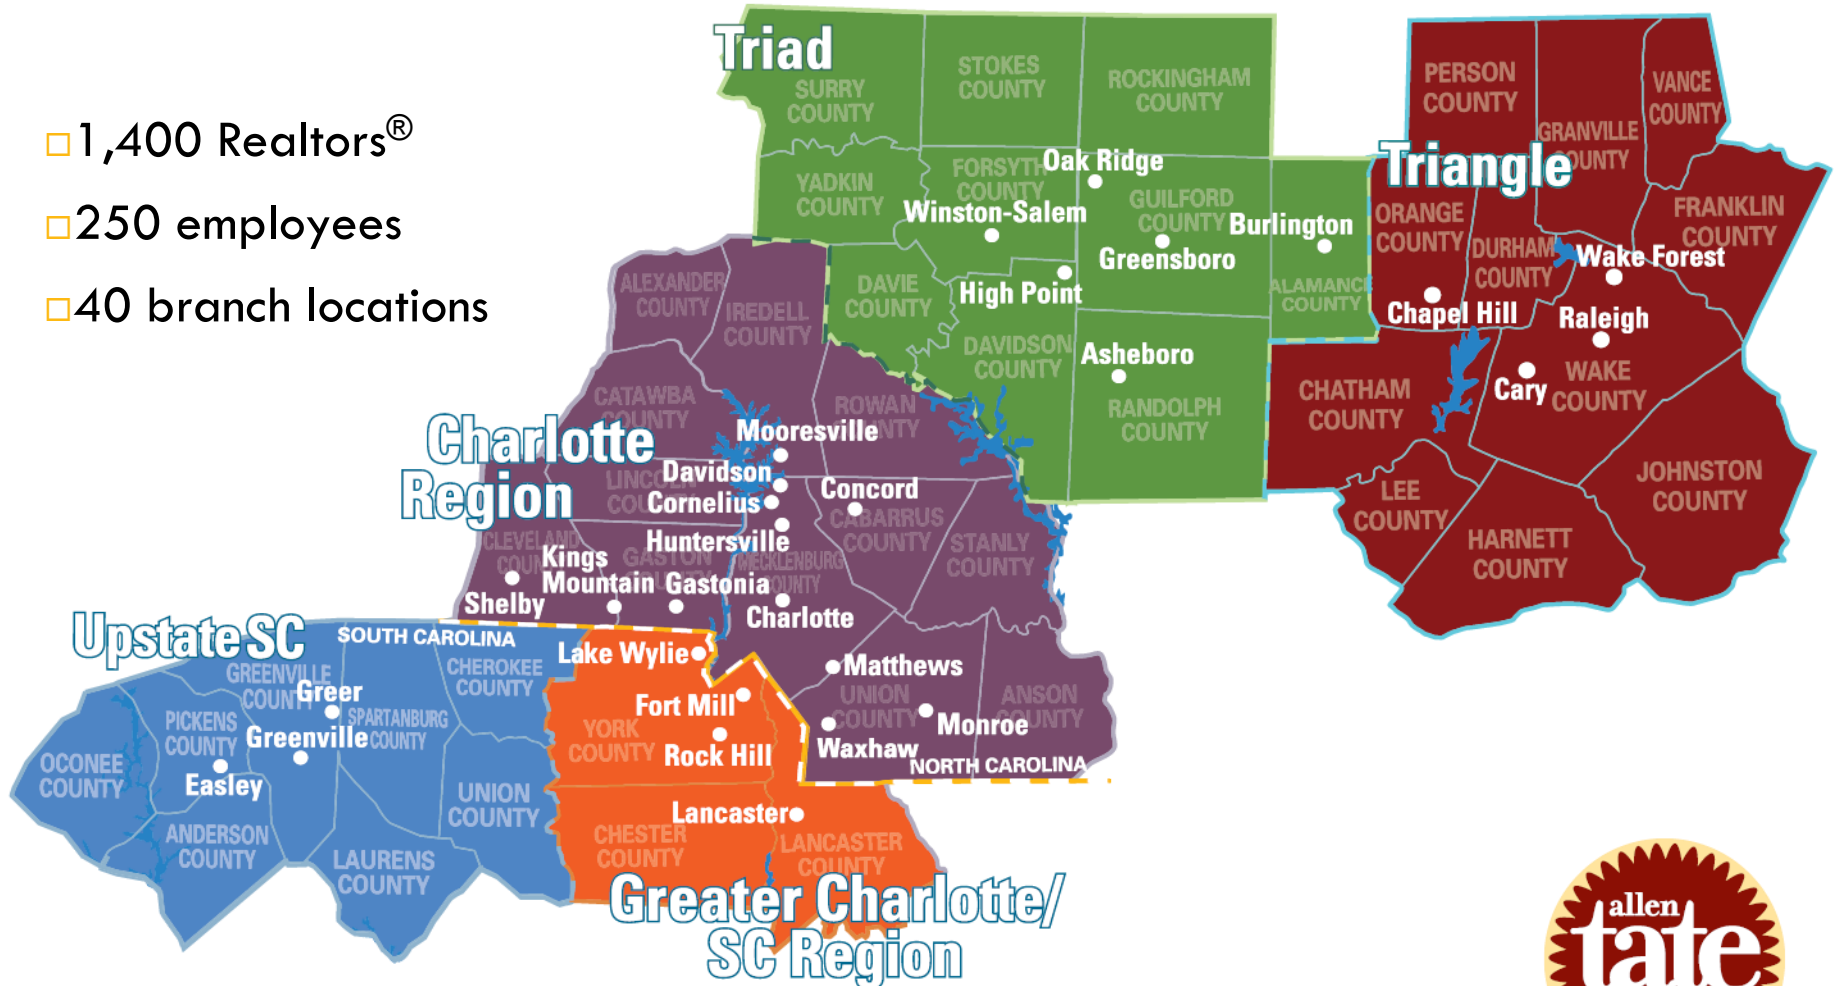

Allen Tate Realtors Reach

- 1,400 Realtors®
- 250 employees
- 40 branch locations

We'll get you moving!

allentate.com

LEADING REAL ESTATE COMPANIES OF THE WORLD